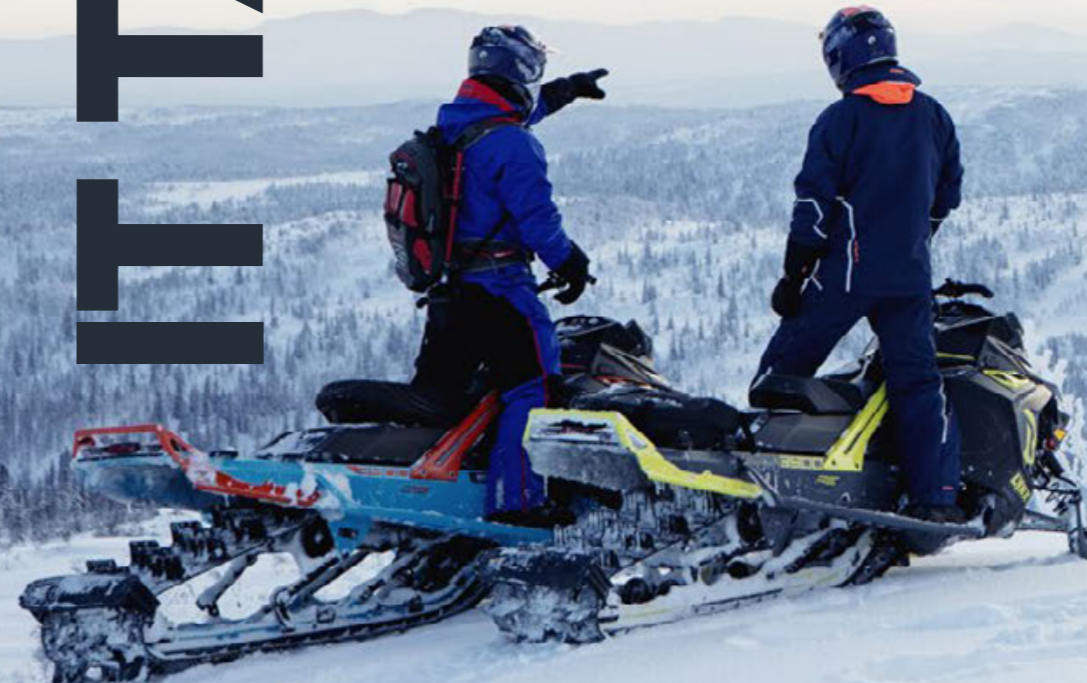

LISÄVARUSTEET

- 22 LinQ
- 23 Kelkkamallit ja alustat 2020-2018
- 24 Back Country -lisävarusteet
- 26 Sukset
- 27 Pohjapanssarit, suojat ja vahvikkeet
- 28 Tuulilasit & Peilit
- 30 Puskurit
- 32 Vetovarusteet
- 33 Ergonomia
- 34 Jousitus
- 35 Jäähdytys
- 36 Kuljetus
- 40 1+1 istuimet ja lisävarusteet
- 41 Peitteet
- 42 Sähköosat
- 43 69 Ranger Alpine lisävarusteet
- 44 Sähkölisävarusteet
- 46 Voimansiirto
- 46 Universal-lisävarusteet
- 47 Variaattorihihat
- 47 Telamatot
- 48 XPS öljyt ja huolto
- 50 Varaosat & huolto
- 51 Kelkan kuljetus

*Sisu is a Finnish concept described as stoic determination, tenacity of purpose, grit, bravery, resilience, and hardiness and is held by Finns themselves to express their national character. - Wikipedia